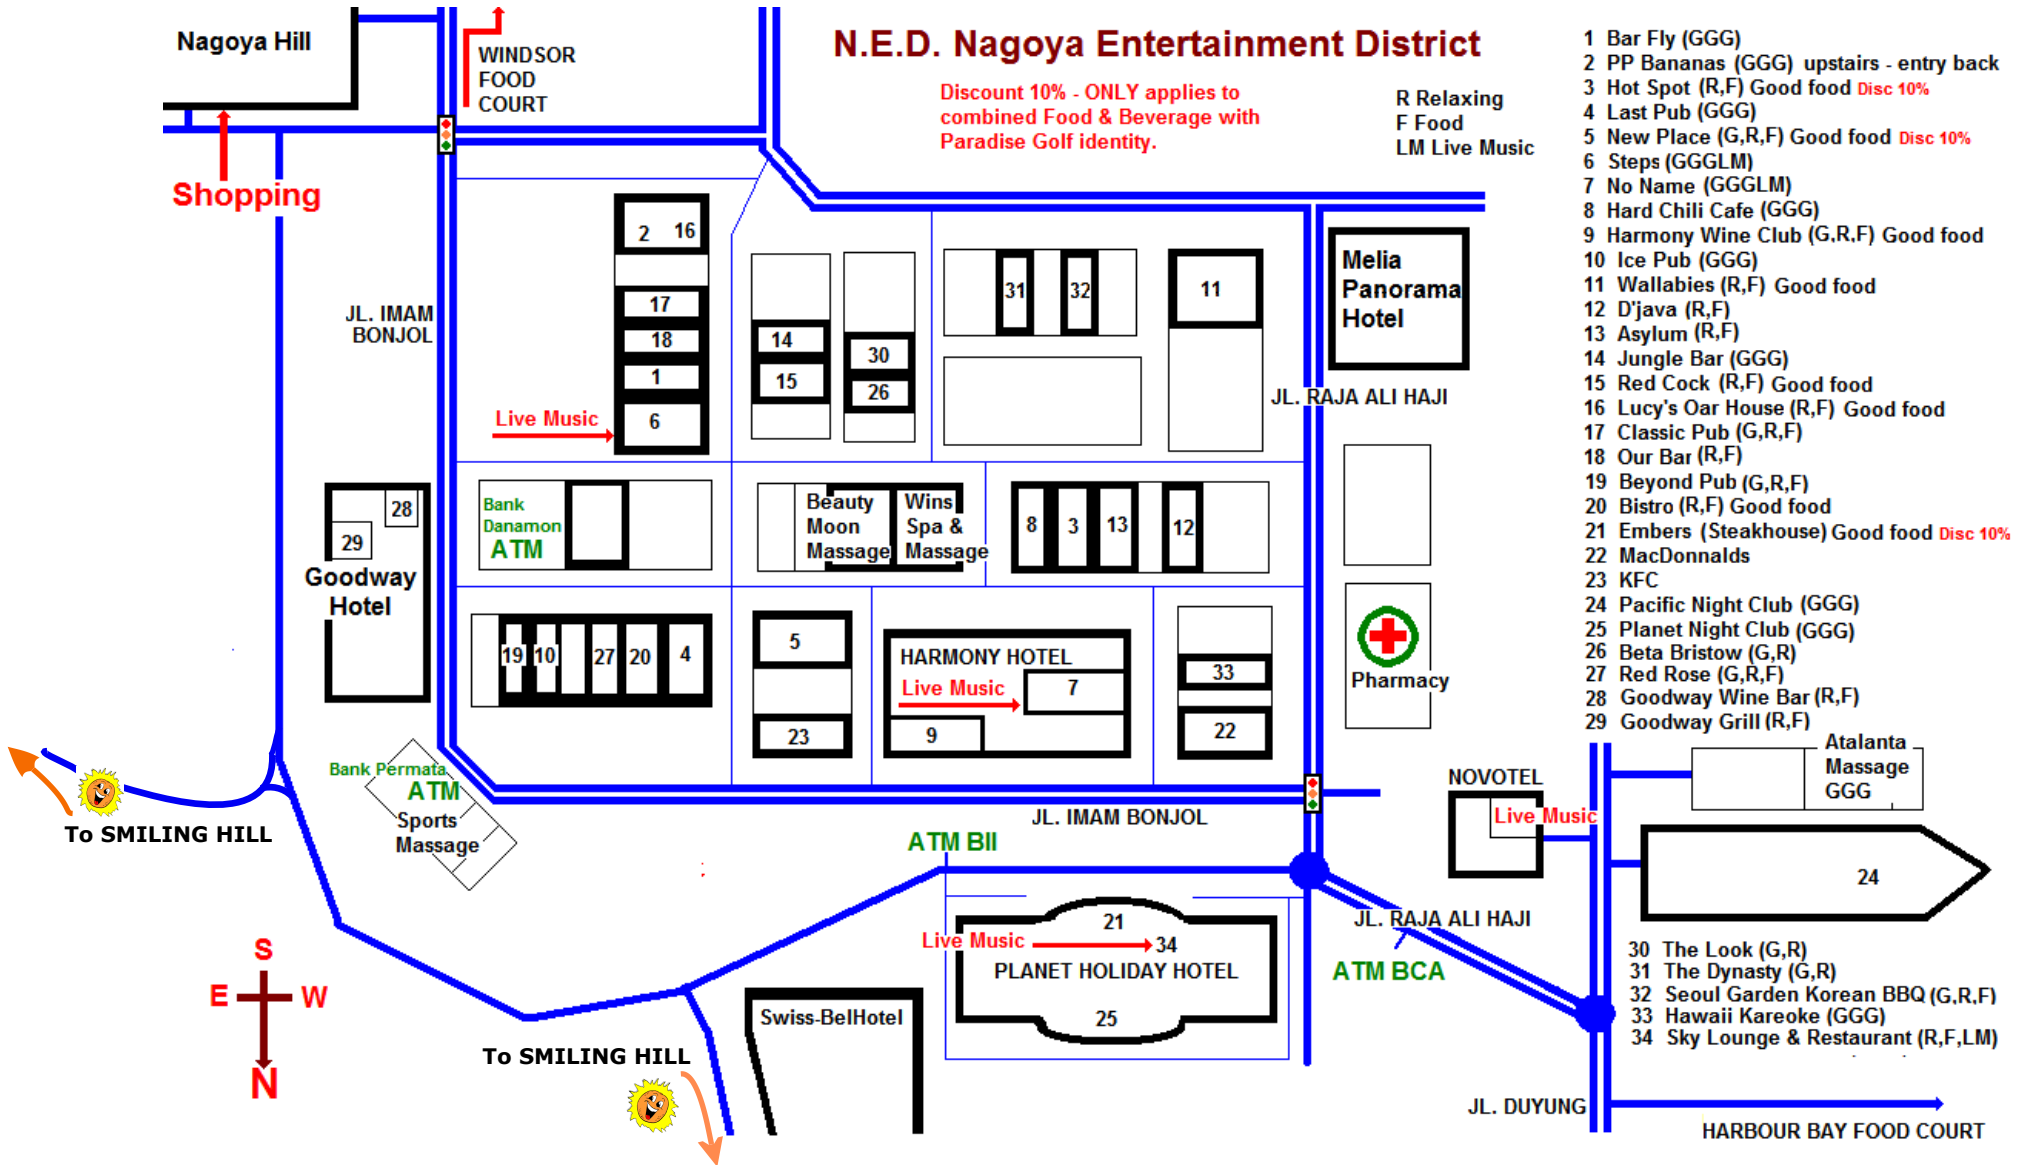

N.E.D. Nagoya Entertainment District

Discount 10% - ONLY applies to combined Food & Beverage with Paradise Golf identity.

R Relaxing
F Food
LM Live Music

- 1 Bar Fly (GGG)
- 2 PP Bananas (GGG) upstairs - entry back
- 3 Hot Spot (R,F) Good food Disc 10%
- 4 Last Pub (GGG)
- 5 New Place (G,R,F) Good food Disc 10%
- 6 Steps (GGGLM)
- 7 No Name (GGGLM)
- 8 Hard Chili Cafe (GGG)
- 9 Harmony Wine Club (G,R,F) Good food
- 10 Ice Pub (GGG)
- 11 Wallabies (R,F) Good food
- 12 D'java (R,F)
- 13 Asylum (R,F)
- 14 Jungle Bar (GGG)
- 15 Red Cock (R,F) Good food
- 16 Lucy's Oar House (R,F) Good food
- 17 Classic Pub (G,R,F)
- 18 Our Bar (R,F)
- 19 Beyond Pub (G,R,F)
- 20 Bistro (R,F) Good food
- 21 Embers (Steakhouse) Good food Disc 10%
- 22 MacDonnalds
- 23 KFC
- 24 Pacific Night Club (GGG)
- 25 Planet Night Club (GGG)
- 26 Beta Bristow (G,R)
- 27 Red Rose (G,R,F)
- 28 Goodway Wine Bar (R,F)
- 29 Goodway Grill (R,F)